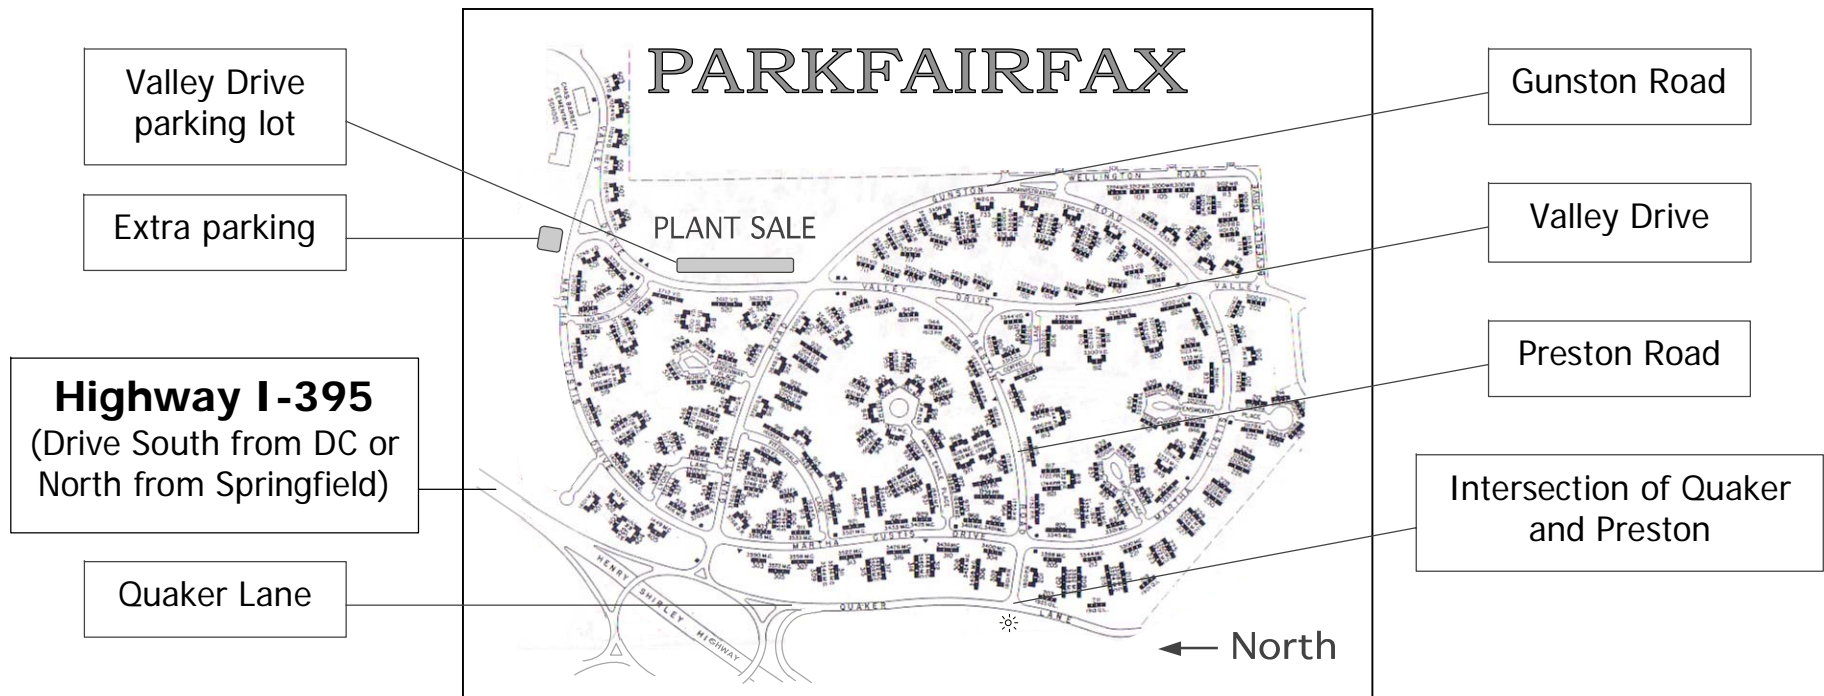

DIRECTIONS TO THE PARKFAIRFAX NATIVE PLANT SALE

Parkfairfax is located inside the I-495 Beltway, across I-395 from Shirlington. From I-395, exit Shirlington/Quaker onto Quaker. At the first light on Quaker, turn left onto Preston. Follow Preston to Valley and turn left on Valley. Sale will be past Gunston on your right.

Join us in the parking lot on Valley Drive between Gunston Road and the tennis courts.
For directions on www.mapquest.com enter: 3601 Valley Drive, Alexandria, VA 22302.