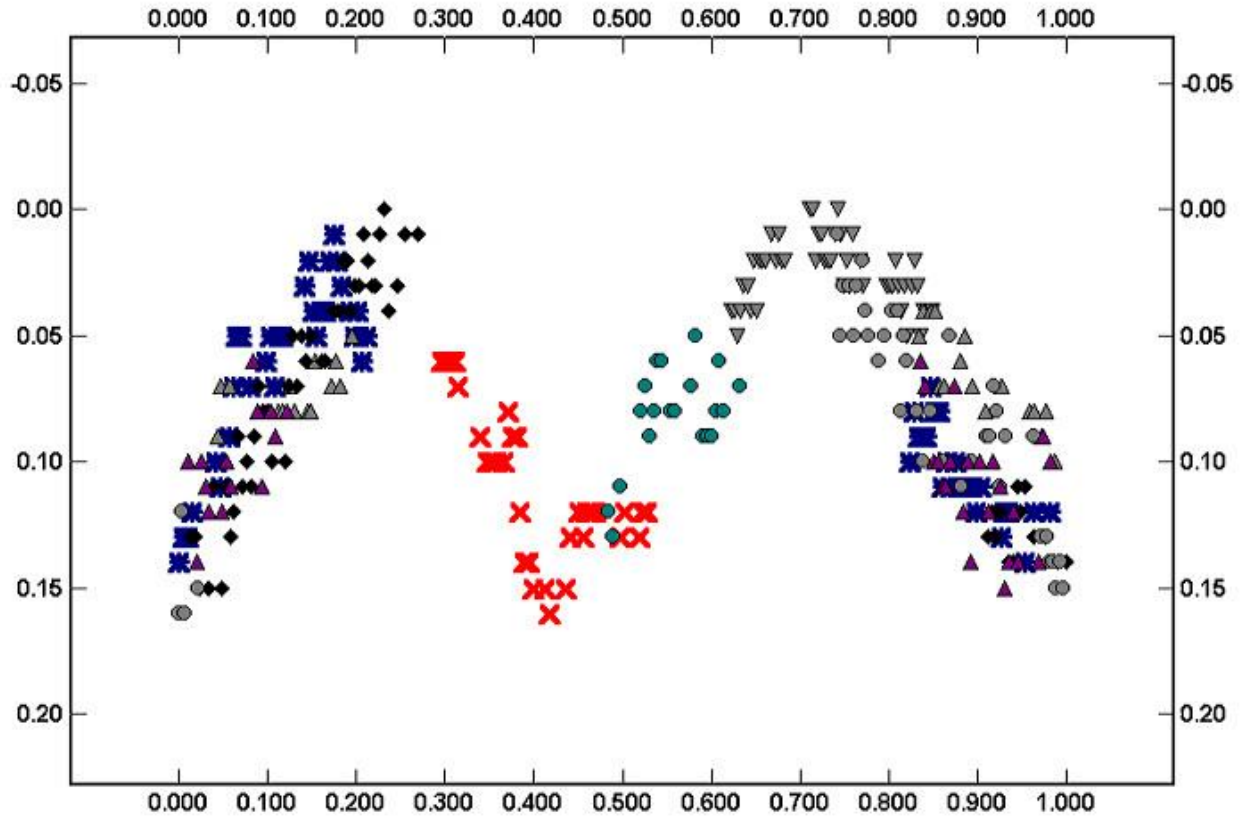

# (666) Desdemona

Plot for: 666 Desdemona  
0% Phase JD: 2451830.783079 (Corrected for light-time)

Period:  $15.45 \pm .01$

Amplitude:  $0.15 \pm .03$

Dates Observed: September 10 to October 15, 2000

Number of Sessions: 7

Number of Observations: 193

Instruments: .28 meter F/9 SCT with a SBIG ST9e CCD Camera

▽	27 - 09/10
×	30 - 09/15
■	31 - 09/16
●	33 - 09/19
▲	34 - 09/25
◆	36 - 09/27
○	41 - 10/13
△	42 - 10/15

Notes: A. Kopff discovered Desdemona on July 23, 1908. It is named for the wife of Othello in William Shakespeare's tragedy written in 1604.