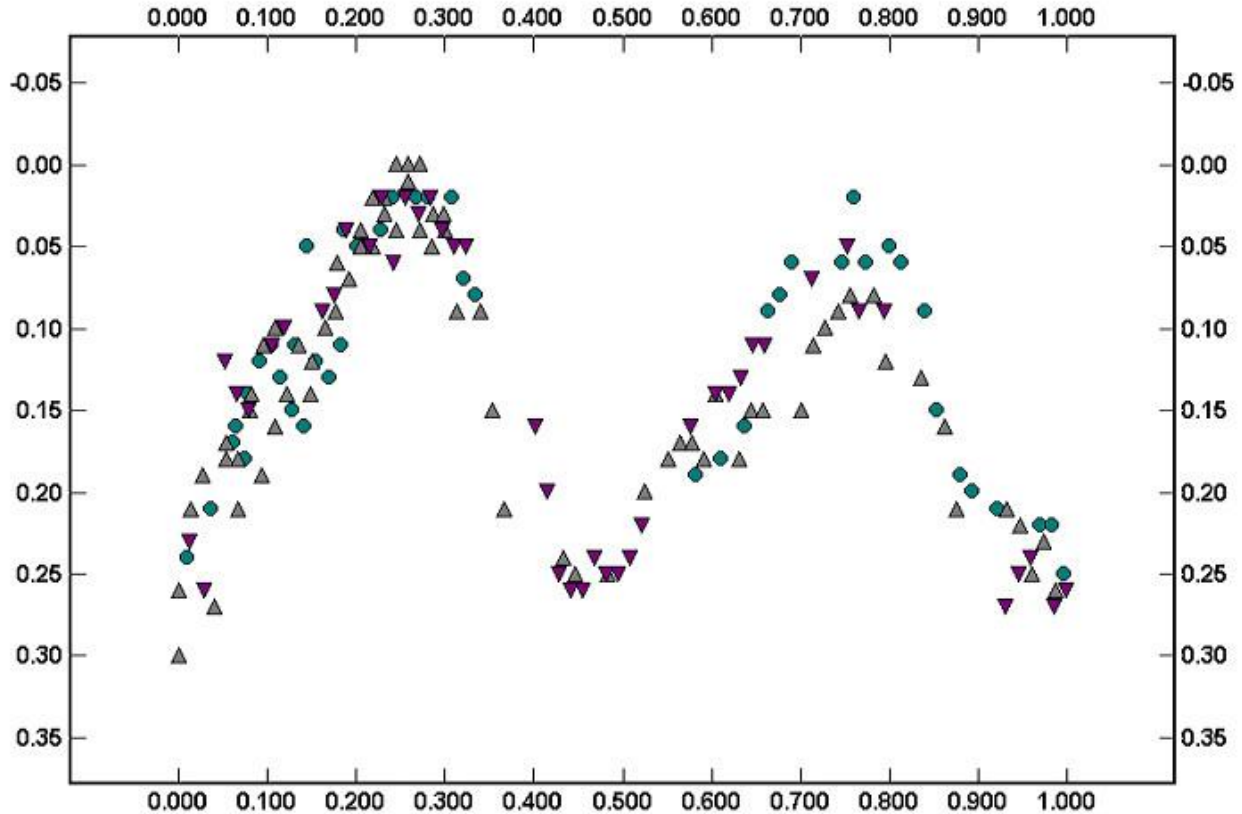

(3443) Letsungdao

Plot for: 3443 Leetsungdao
0% Phase JD: 2452131.662945 (Corrected for light-time)

Period: 3.4400h \pm 0.0010h

Period: $3.44 \pm .02$

Amplitude: $0.30 \pm .04$

Dates Observed: August 9 to 11, 2001

Number of Sessions: 3

Number of Observations: 159

●	33 - 08/09
▲	34 - 08/10
▼	35 - 08/11

Instruments: .28 meter F/9 SCT with a SBIG ST9e CCD Camera

Notes: Letsungdao is a main-belt asteroid discovered by Purple Mountain Observatory at Nanking on 26 September 1979. It is named in honor of the theoretical physicist Tsung-Dao Lee.