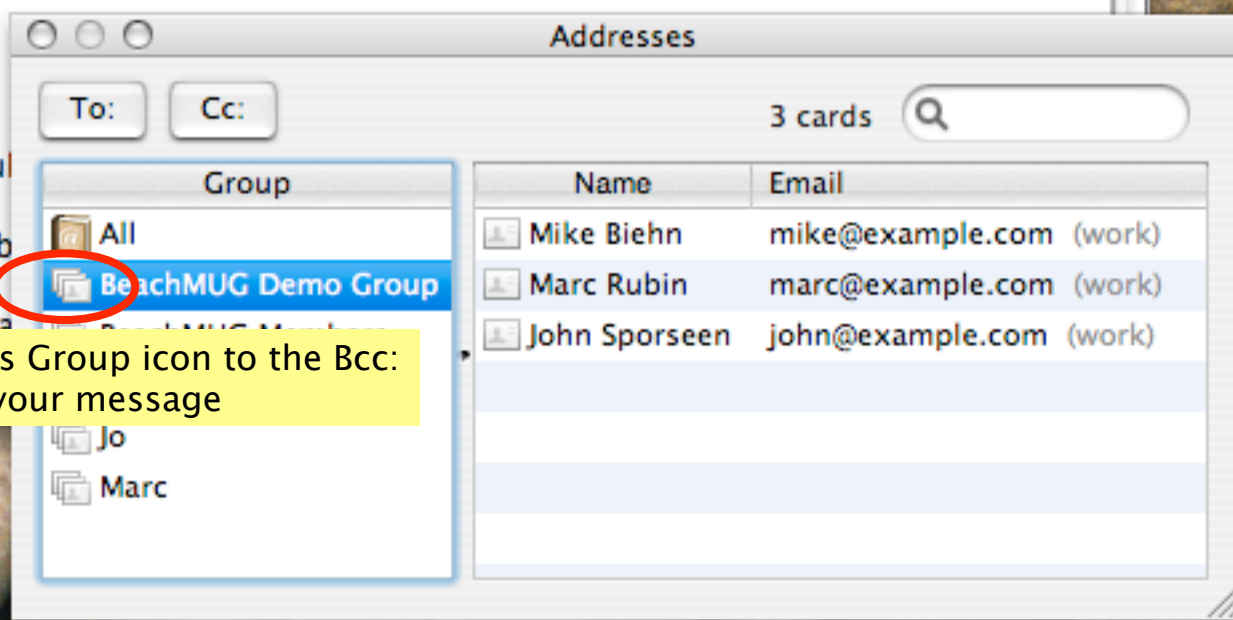

Hi, BeachMUG Members -

We had a question at the December meeting, asking how to send an e-mail using "Bcc" (Blind Carbon Copy) to all the members of a Group.

The solution is to drag the group icon to the Bcc field in your e-mail.

My website has a picture of how to accomplish this, at:

<http://www.PrecisionTEQ.com/BeachMUGMailDemo/>

Thanks,  
Marc  
Marc Ru

Drag this Group icon to the Bcc: field in your message