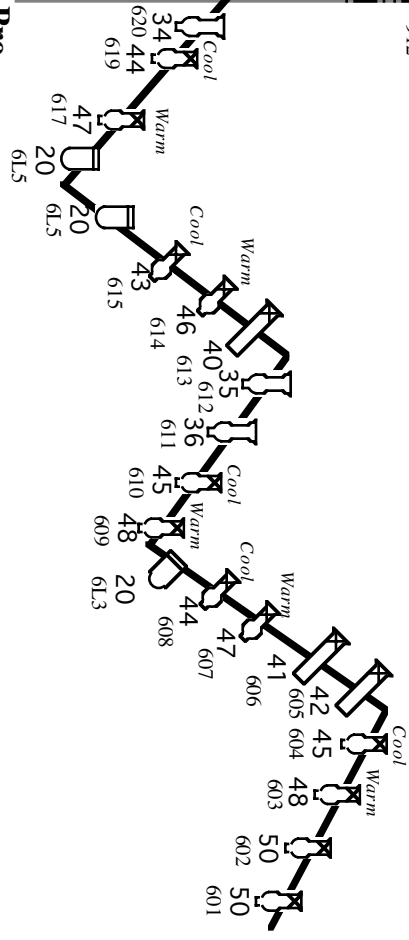

Line Set #58

LONG BEACH PERFORMING ARTS CENTER

300 East Ocean Boulevard
Long Beach, California 90802

Terrace Theater

FOH House Hang

Prod. Mgr. Robert Sternberg
(562) 499-7616, lbpac@earthlink.net
2/25/03

Notes:
NOT TO SCALE

Total Available Dimmers:
108 - 12kw, 16 - 3kw

closure

Sun Line

124
912

par64mfl 1000

723 722

719 718 717 716 715 714 712 711 710 709 708 707 706 705 704 703 702 701