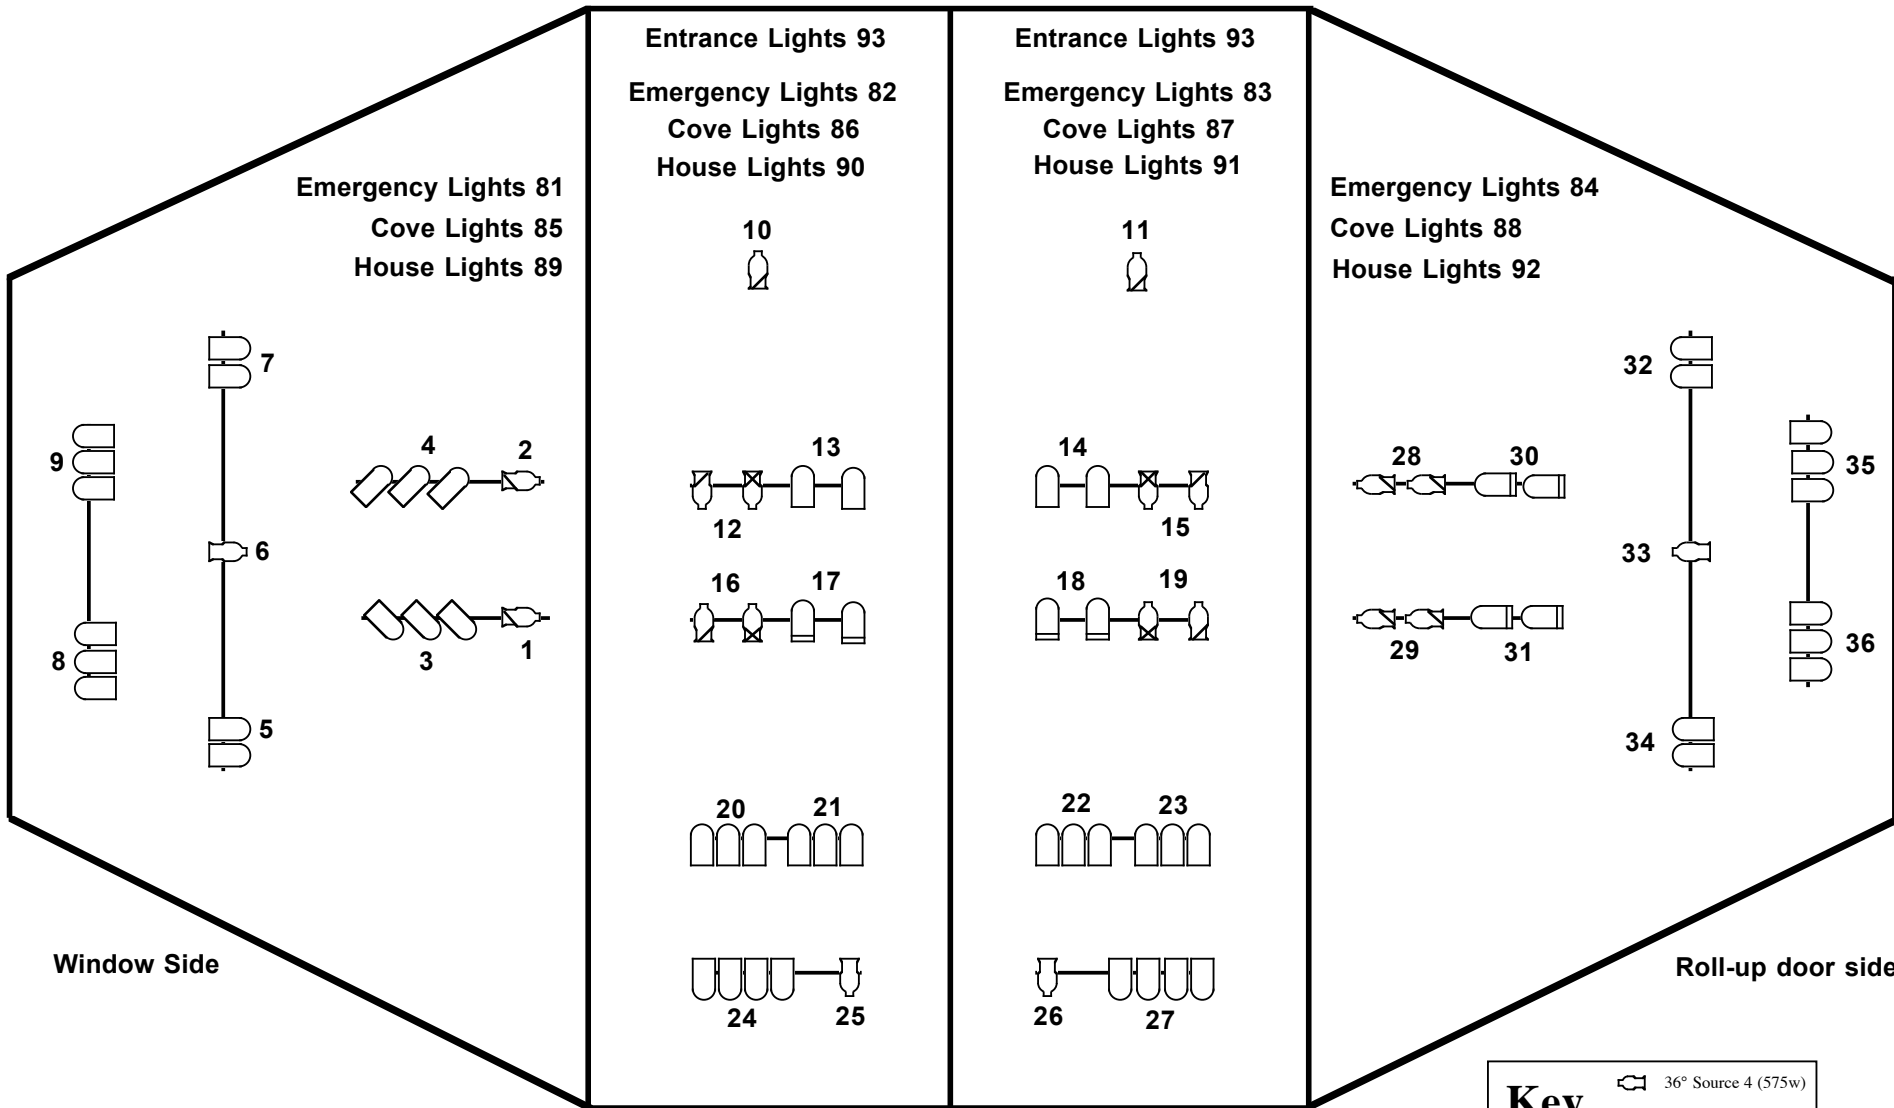

Main Entrance Doors Side

Window Side

Roll-up door side

Long Wall Side

Grand Ballroom
House Lighting Plot
NOT TO SCALE

Lighting Control - Channel 96

Key

- 36° Source 4 (575w)
- 26° Source 4 (575w)
- 19° Source 4 (575w)
- Med Par (500w)
- Narrow Par (500w)

Color Chan