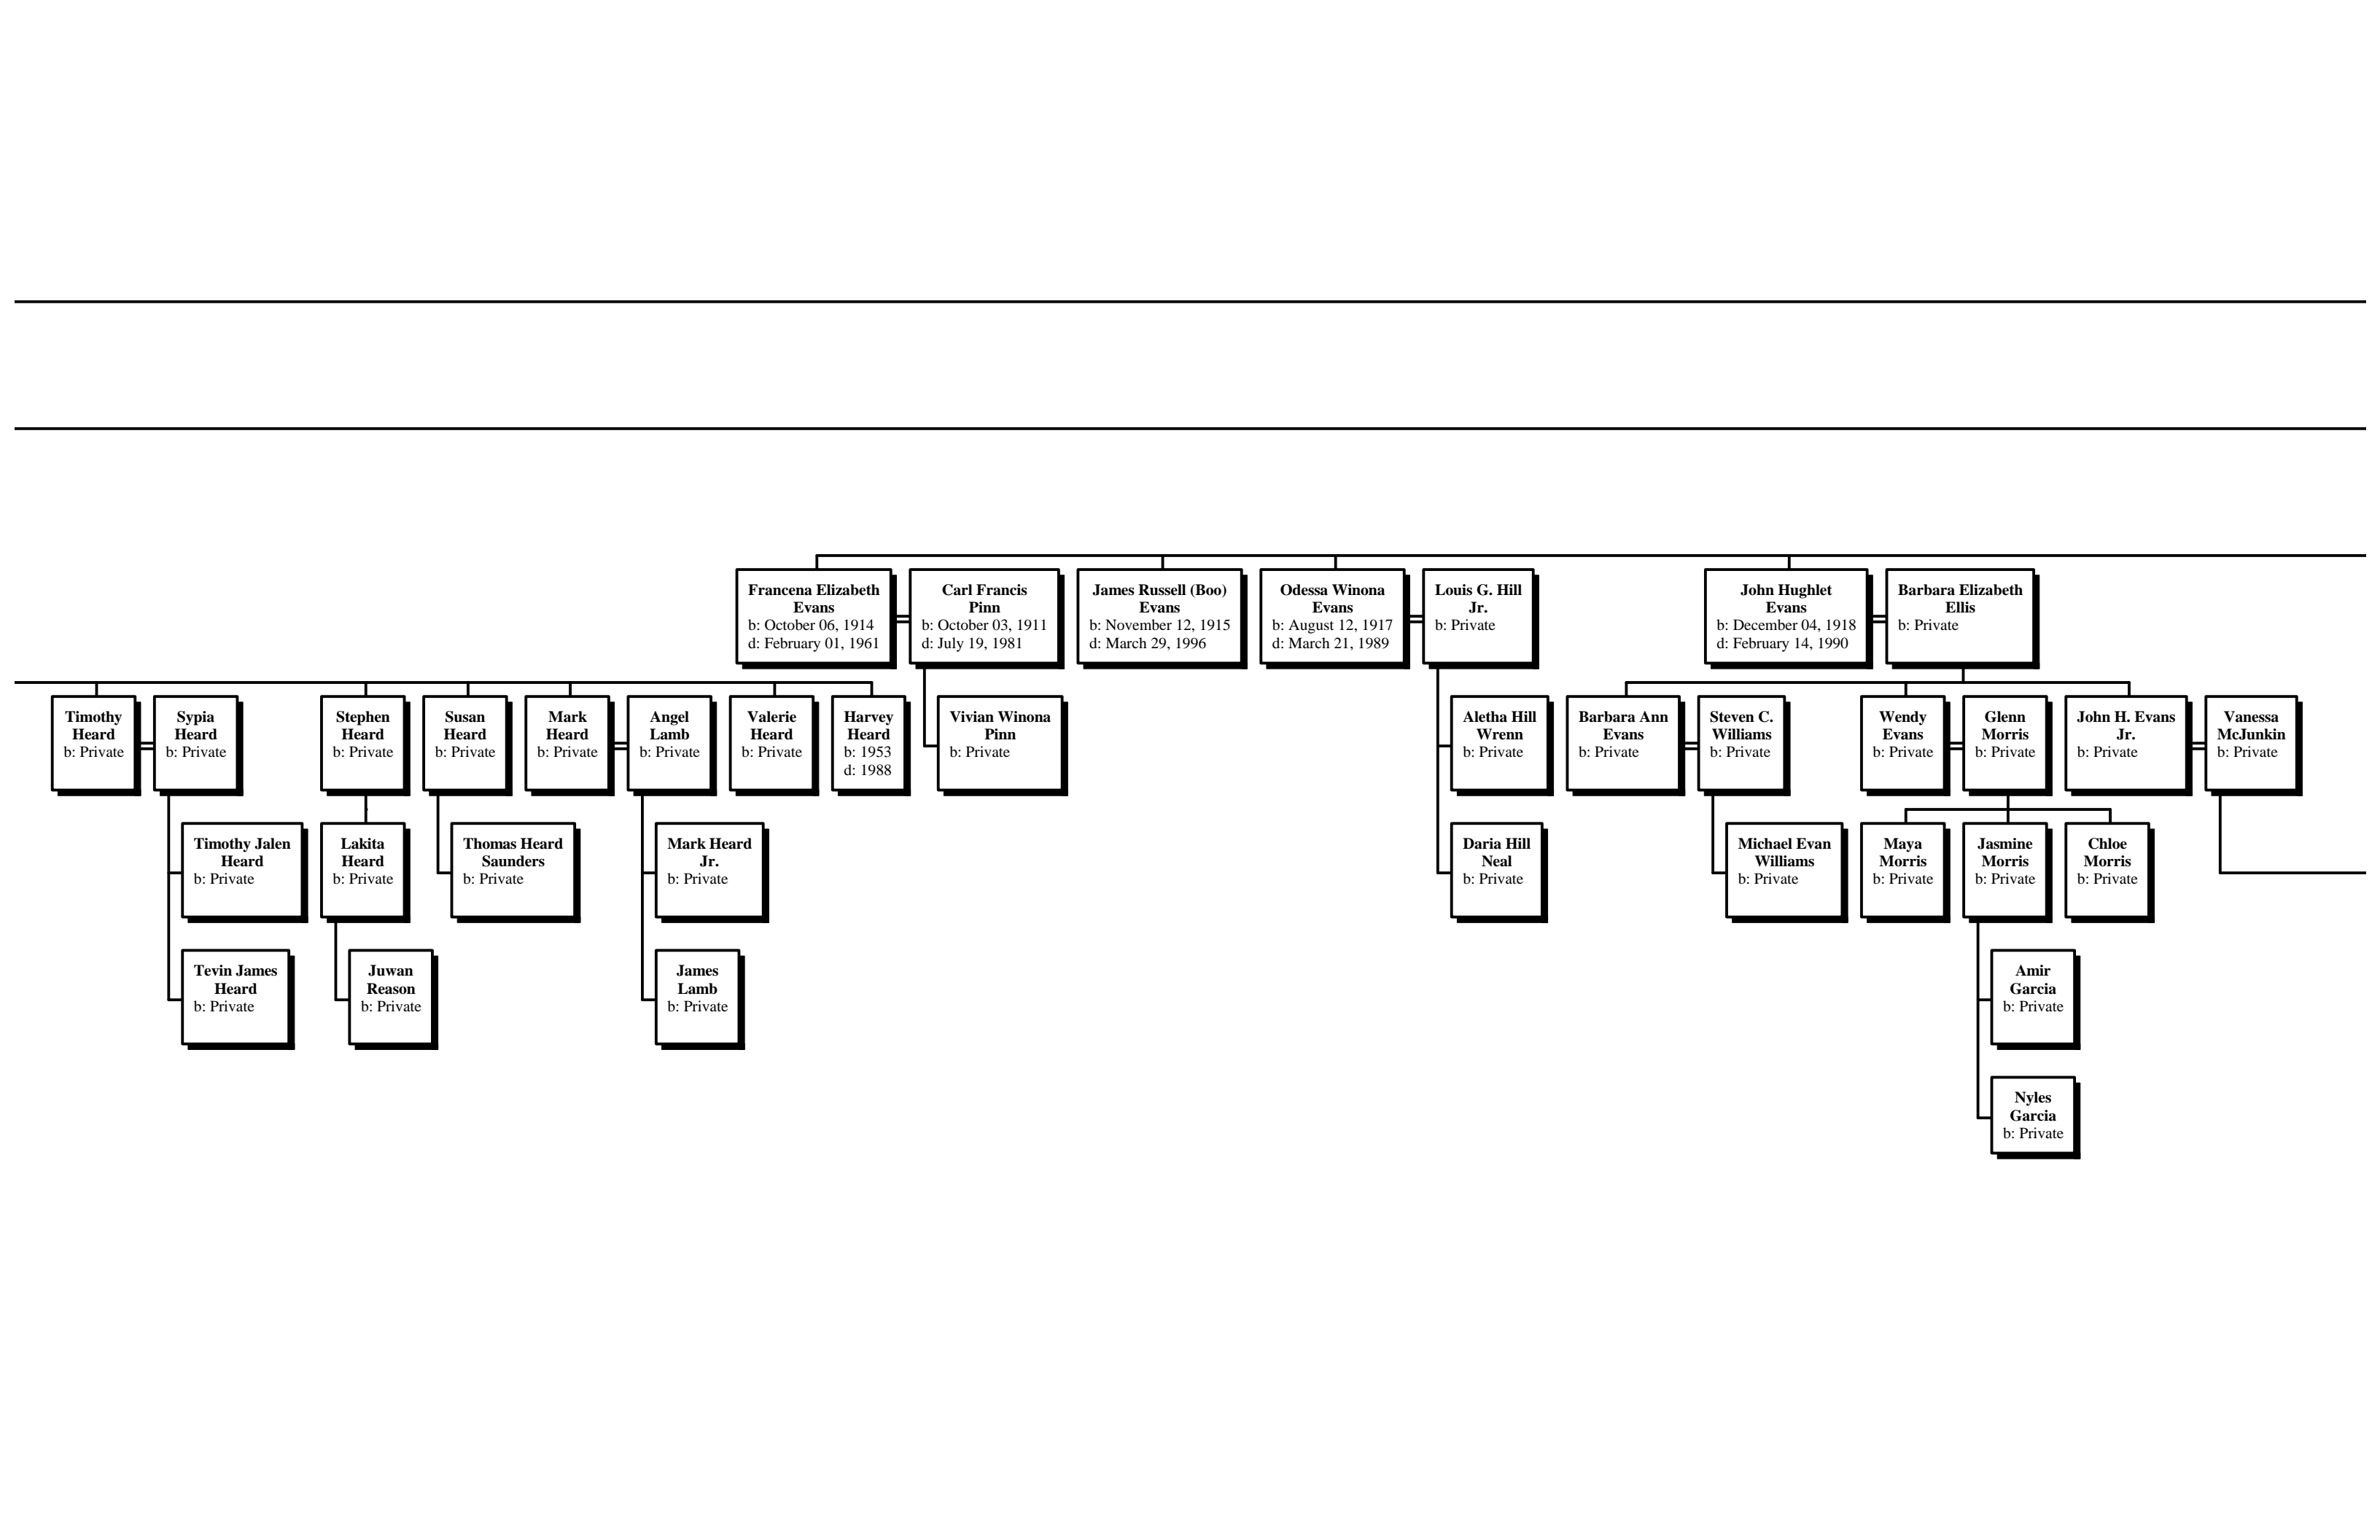

Kori Smith
b: Private

Darryn Moore
b: Private

Tyrone Long
b: Private

Brian Pilgrim
b: Private

Dante Moore
b: Private

Randall Holloway
b: Private

Nyah Allen
b: Private

John W. Evans Jr.
b: January 29, 1884
d: December 31, 1971