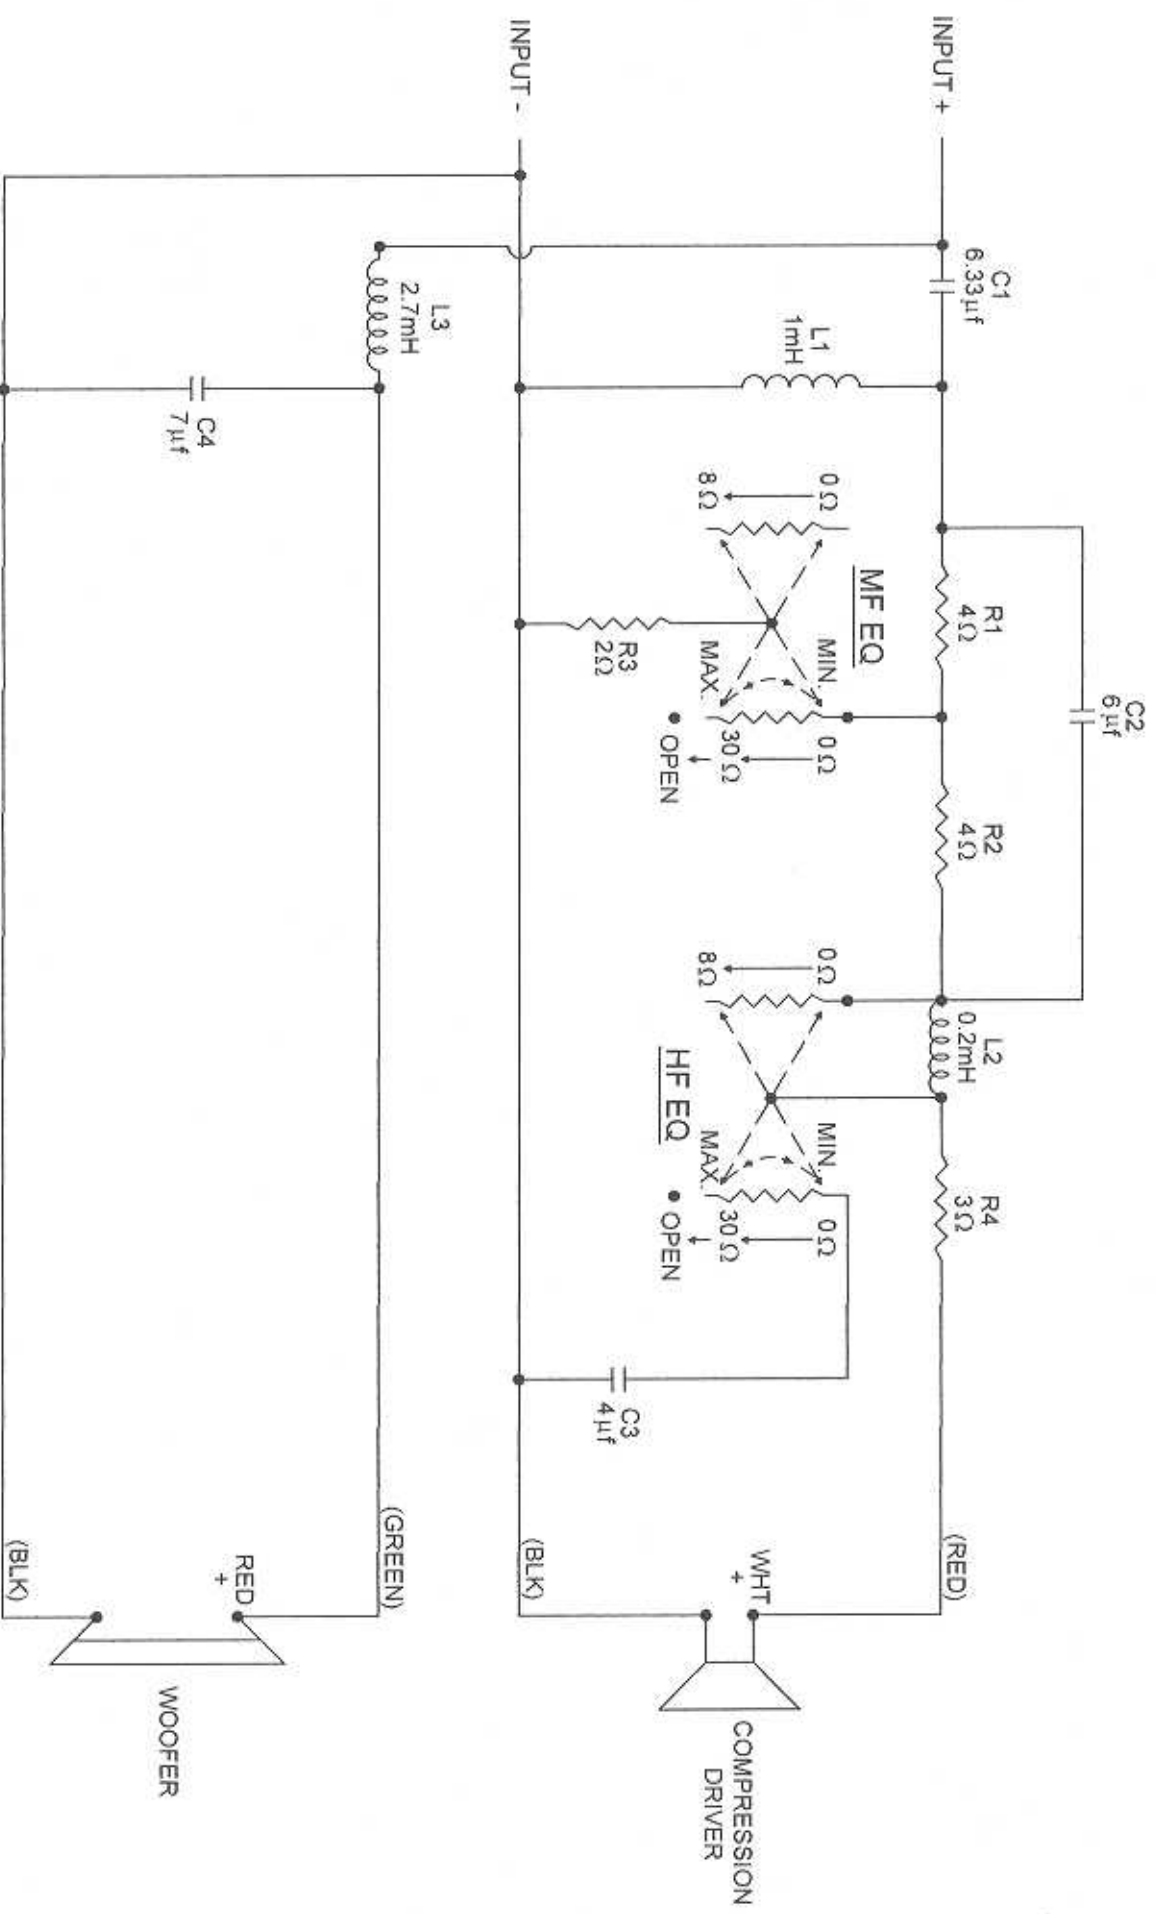

SECOND ORDER BUTTERWORTH FILTER - CENTERED AT 1500 HZ WITH A 30% FREQUENCY SPREAD FOR GREAT PLAINS AUDIO 604-8L/ICONIC 704-8A.
 COMPRESSION DRIVER ACOUSTIC POLARITY REVERSED.

NOTES:

- CAPACITORS - METALIZED POLYPROPYLENE, 100V MIN.
- RESISTORS - 10W NON-INDUCTIVE
- INDUCTORS - COPPER FOIL AIR CORE; L1 & L2 = 16 GA., L3 = 14 GA.
- MF & HF EQ - 8 OHM L-PADS
- WIRE - VAMPIRE CCC, 18 GA. STRANDED, (COLOR) AS INDICATED