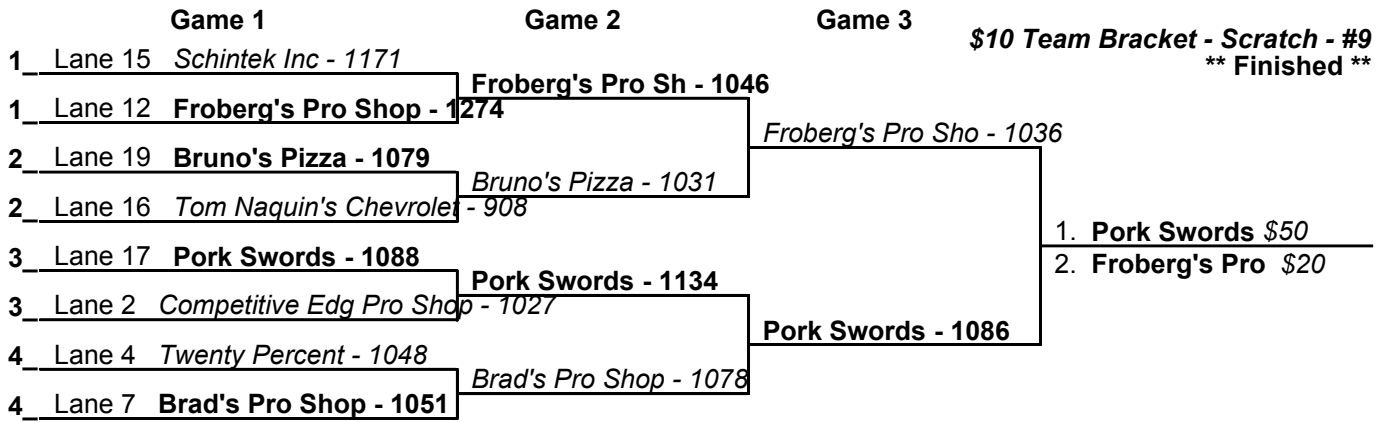

Sunday 10:00 am

Country Club Lanes

Game 1

Game 2

Game 3

\$10 Team Bracket - Scratch - #1
**** Finished ****

\$10 Team Bracket - Scratch - #2
**** Finished ****

\$10 Team Bracket - Scratch - #3
**** Finished ****

\$10 Team Bracket - Scratch - #4
**** Finished ****

- 1. **Schintek Inc \$50**
- 2. **Bet We Win \$20**

- 1. **Schintek Inc \$50**
- 2. **Cellular Cons \$20**

- 1. **Schintek Inc \$50**
- 2. **Bet We Win \$20**