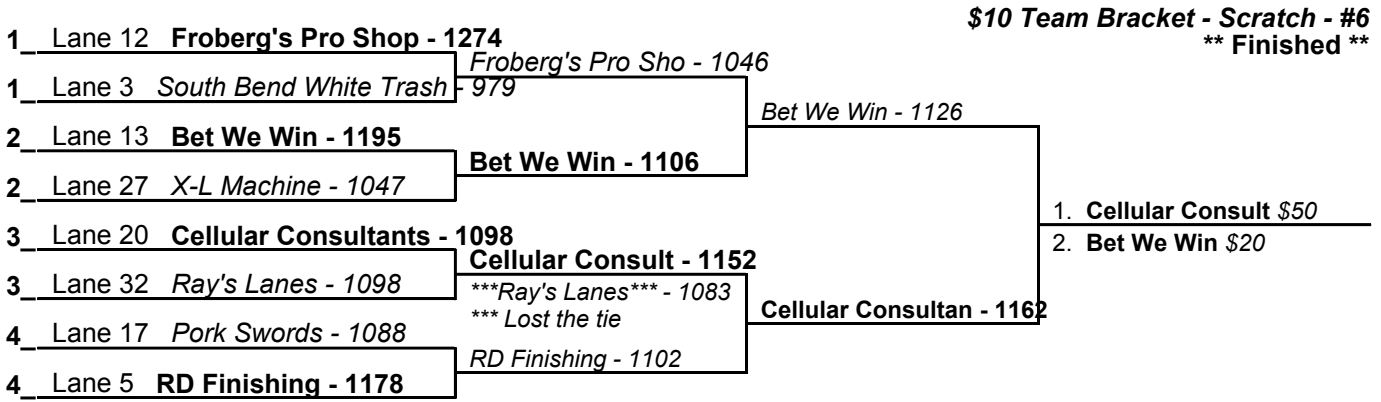

Sunday 10:00 am

Country Club Lanes

Game 1

Game 2

Game 3

\$10 Team Bracket - Scratch - #1
**** Finished ****

\$10 Team Bracket - Scratch - #2
**** Finished ****

\$10 Team Bracket - Scratch - #3
**** Finished ****

\$10 Team Bracket - Scratch - #4
**** Finished ****

- 1. **Schintek Inc \$50**
- 2. **Bet We Win \$20**

- 1. **Schintek Inc \$50**
- 2. **Cellular Cons \$20**

- 1. **Schintek Inc \$50**
- 2. **Bet We Win \$20**