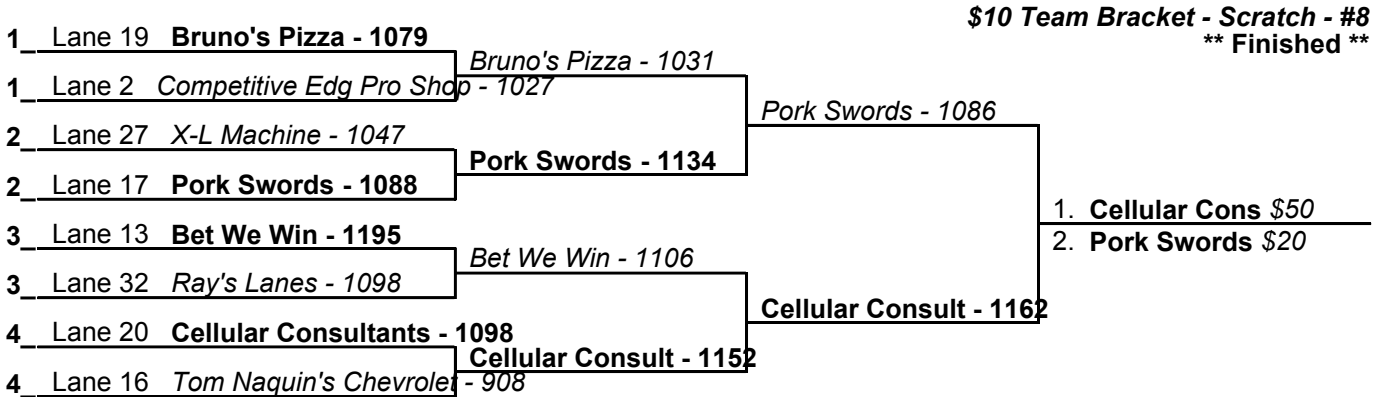

Sunday 10:00 am

Country Club Lanes

Game 1

Game 2

Game 3

\$10 Team Bracket - Scratch - #1
**** Finished ****

\$10 Team Bracket - Scratch - #2
**** Finished ****

\$10 Team Bracket - Scratch - #3
**** Finished ****

\$10 Team Bracket - Scratch - #4
**** Finished ****

- 1. **Schintek Inc \$50**
- 2. **Bet We Win \$20**

- 1. **Schintek Inc \$50**
- 2. **Cellular Cons \$20**

- 1. **Schintek Inc \$50**
- 2. **Bet We Win \$20**