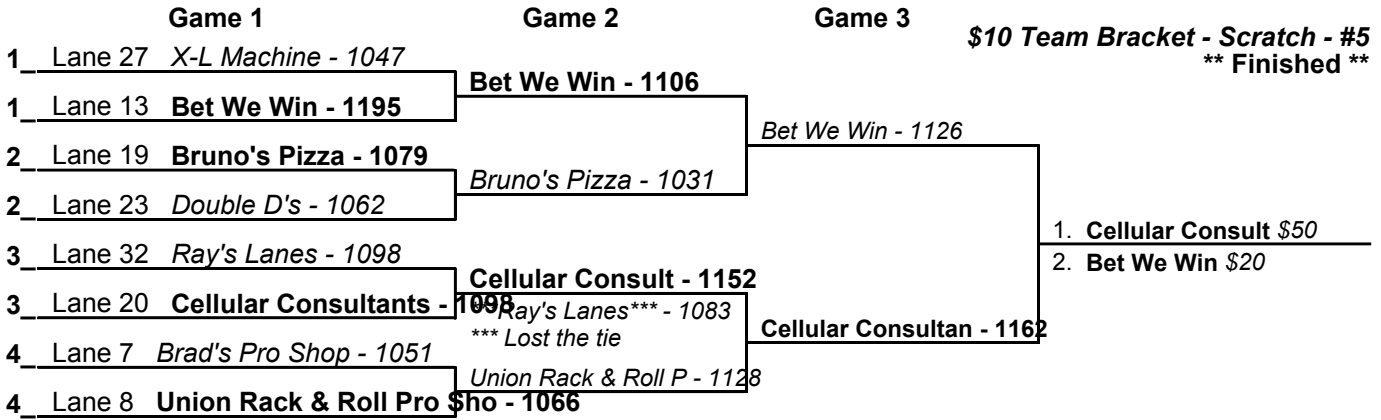

Sunday 10:00 am

Country Club Lanes

Game 1

Game 2

Game 3

\$10 Team Bracket - Scratch - #1
**** Finished ****

\$10 Team Bracket - Scratch - #2
**** Finished ****

\$10 Team Bracket - Scratch - #3
**** Finished ****

\$10 Team Bracket - Scratch - #4
**** Finished ****

- 1. **Schintek Inc \$50**
- 2. **Bet We Win \$20**

- 1. **Schintek Inc \$50**
- 2. **Cellular Cons \$20**

- 1. **Schintek Inc \$50**
- 2. **Bet We Win \$20**