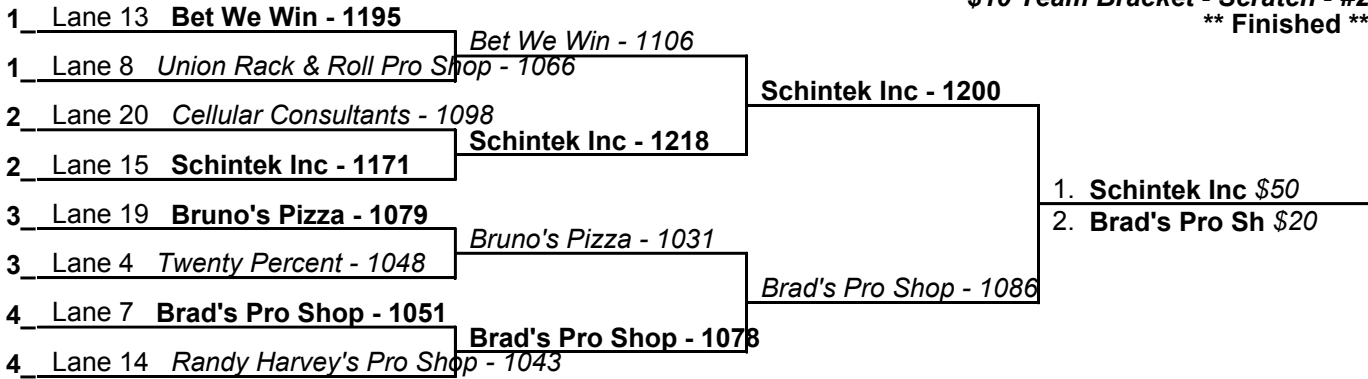

$10 Team Bracket - Scratch - #2
** Finished **