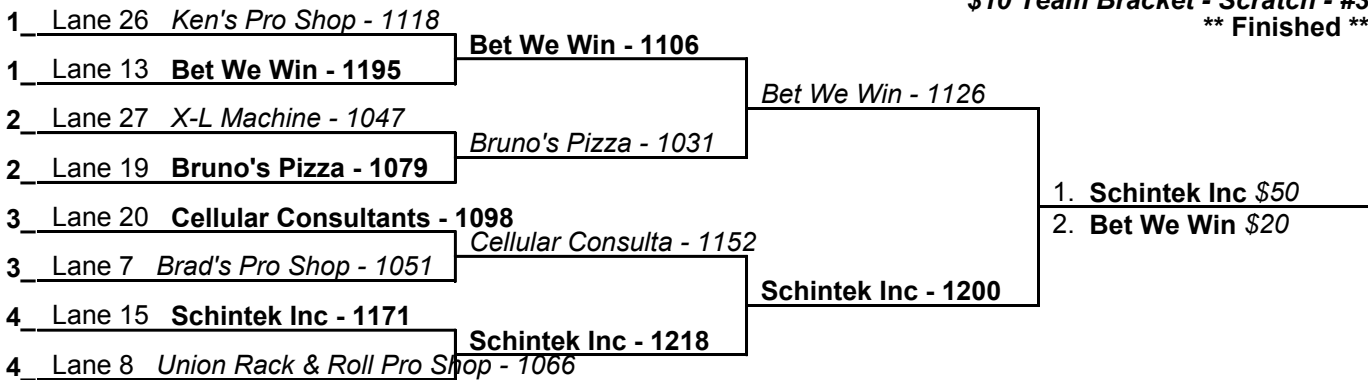

Sunday 10:00 am

Country Club Lanes

Game 1

Game 2

Game 3

\$10 Team Bracket - Scratch - #1
**** Finished ****

\$10 Team Bracket - Scratch - #2
**** Finished ****

\$10 Team Bracket - Scratch - #3
**** Finished ****

\$10 Team Bracket - Scratch - #4
**** Finished ****

- 1. **Schintek Inc \$50**
- 2. **Bet We Win \$20**

- 1. **Schintek Inc \$50**
- 2. **Cellular Cons \$20**

- 1. **Schintek Inc \$50**
- 2. **Bet We Win \$20**