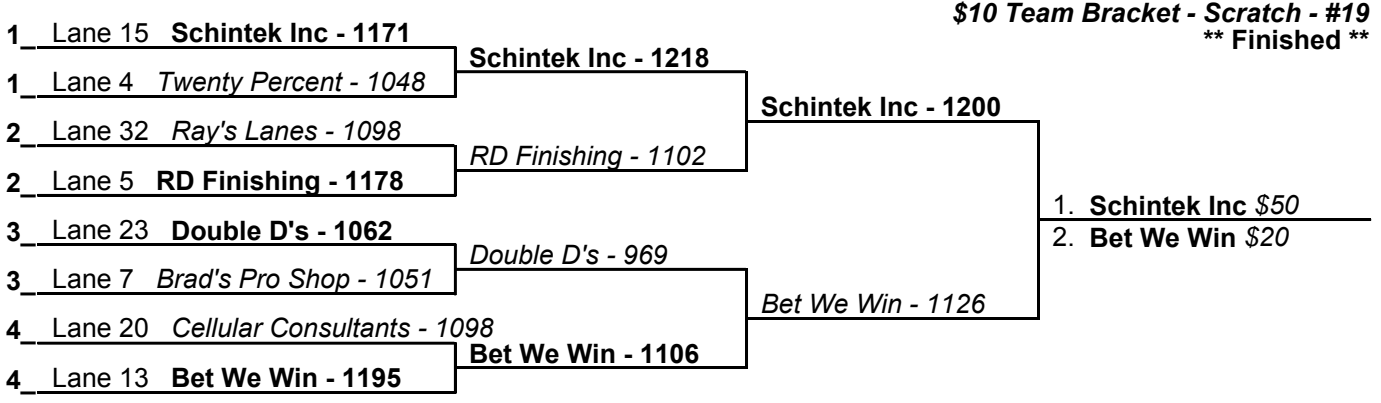

\$10 Team Bracket - Scratch - #4
**** Finished ****

- 1. **Schintek Inc \$50**
- 2. **Bet We Win \$20**

- 1. **Schintek Inc \$50**
- 2. **Cellular Cons \$20**

- 1. **Schintek Inc \$50**
- 2. **Bet We Win \$20**