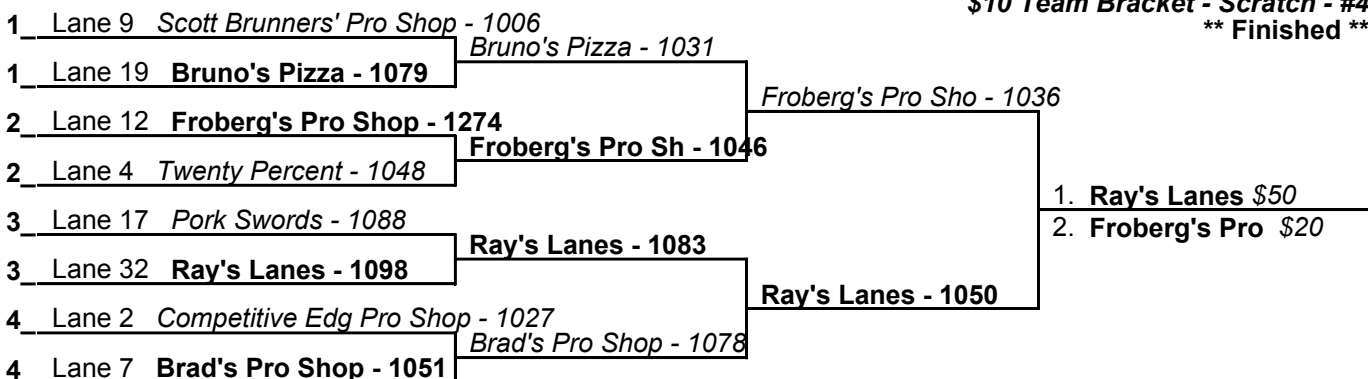

$10 Team Bracket - Scratch - #4
** Finished **