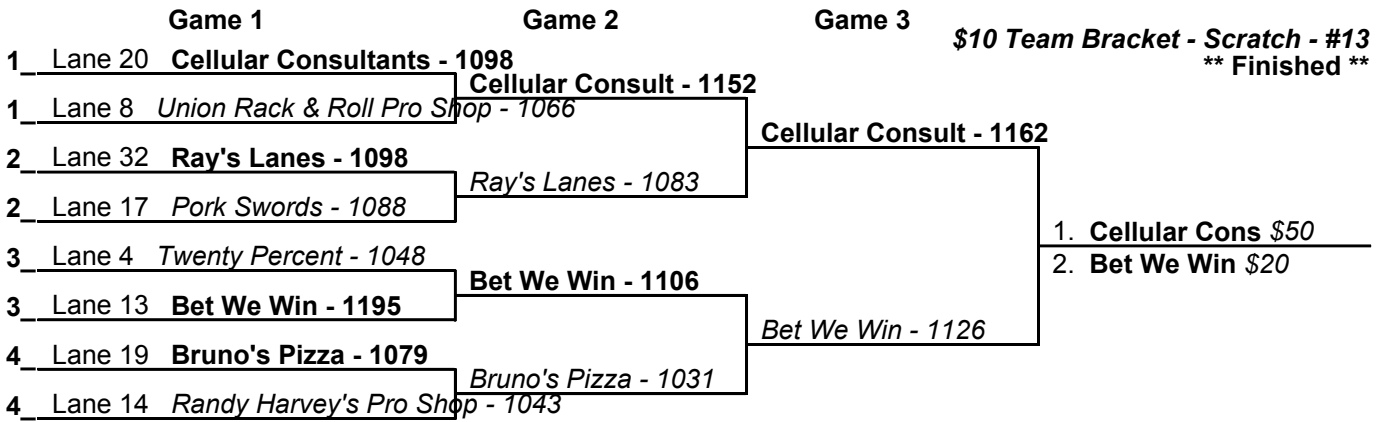

Sunday 10:00 am

Country Club Lanes

Game 1

Game 2

Game 3

\$10 Team Bracket - Scratch - #1
**** Finished ****

\$10 Team Bracket - Scratch - #2
**** Finished ****

\$10 Team Bracket - Scratch - #3
**** Finished ****

\$10 Team Bracket - Scratch - #4
**** Finished ****

- 1. **Schintek Inc \$50**
- 2. **Bet We Win \$20**

- 1. **Schintek Inc \$50**
- 2. **Cellular Cons \$20**

- 1. **Schintek Inc \$50**
- 2. **Bet We Win \$20**