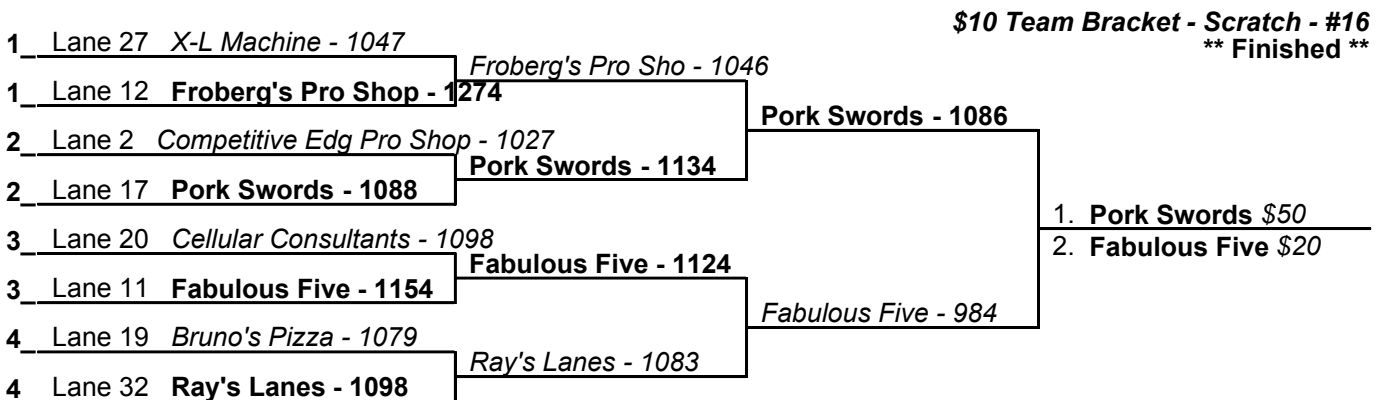

Sunday 10:00 am

Country Club Lanes

Game 1

Game 2

Game 3

\$10 Team Bracket - Scratch - #1
**** Finished ****

\$10 Team Bracket - Scratch - #2
**** Finished ****

\$10 Team Bracket - Scratch - #3
**** Finished ****

\$10 Team Bracket - Scratch - #4
**** Finished ****

- 1. **Schintek Inc \$50**
- 2. **Bet We Win \$20**

- 1. **Schintek Inc \$50**
- 2. **Cellular Cons \$20**

- 1. **Schintek Inc \$50**
- 2. **Bet We Win \$20**