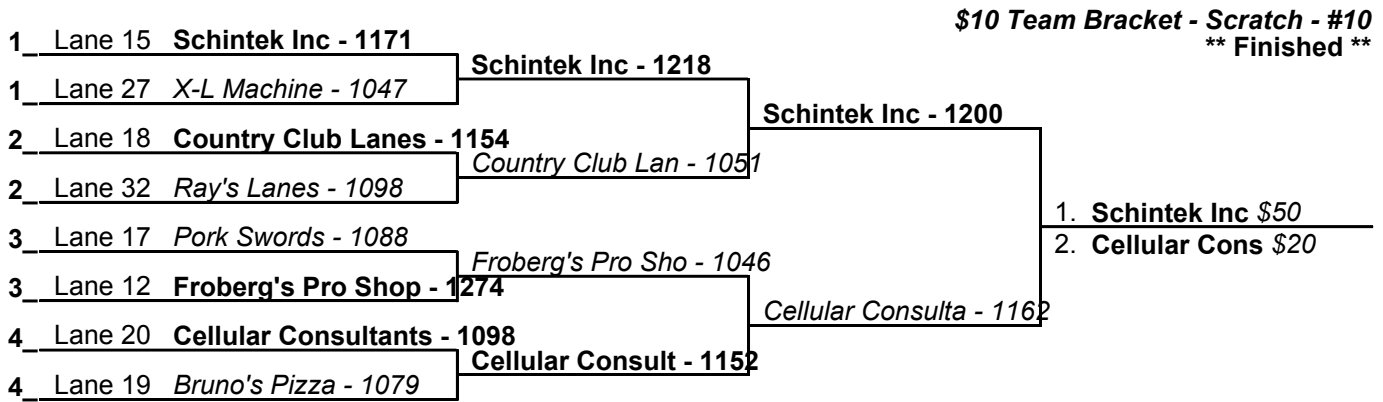

Sunday 10:00 am

Country Club Lanes

Game 1

Game 2

Game 3

\$10 Team Bracket - Scratch - #1
**** Finished ****

\$10 Team Bracket - Scratch - #2
**** Finished ****

\$10 Team Bracket - Scratch - #3
**** Finished ****

\$10 Team Bracket - Scratch - #4
**** Finished ****

- 1. **Schintek Inc \$50**
- 2. **Bet We Win \$20**

- 1. **Schintek Inc \$50**
- 2. **Cellular Cons \$20**

- 1. **Schintek Inc \$50**
- 2. **Bet We Win \$20**