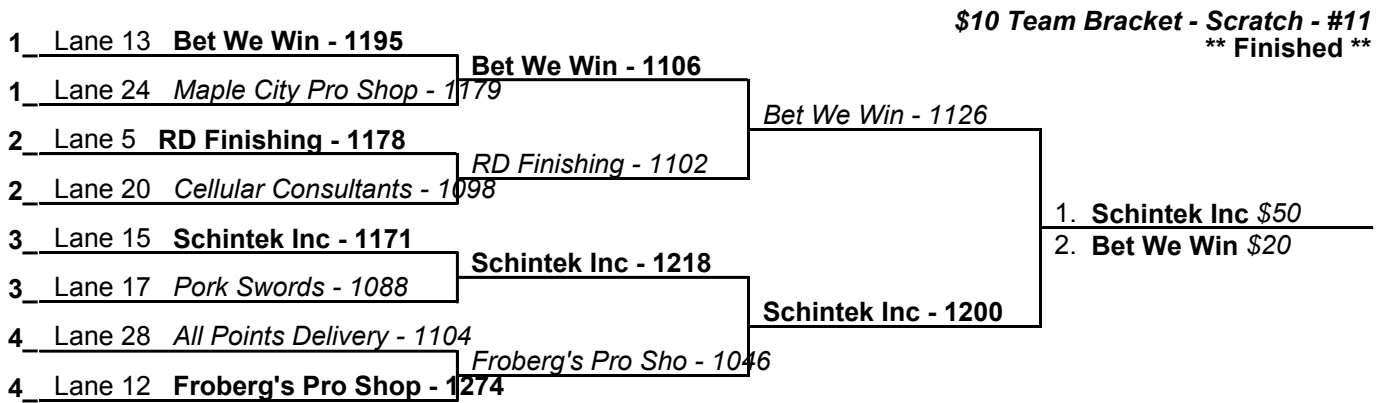

Sunday 10:00 am

Country Club Lanes

Game 1

Game 2

Game 3

\$10 Team Bracket - Scratch - #1
**** Finished ****

\$10 Team Bracket - Scratch - #2
**** Finished ****

\$10 Team Bracket - Scratch - #3
**** Finished ****

\$10 Team Bracket - Scratch - #4
**** Finished ****

- 1. **Schintek Inc \$50**
- 2. **Bet We Win \$20**

- 1. **Schintek Inc \$50**
- 2. **Cellular Cons \$20**

- 1. **Schintek Inc \$50**
- 2. **Bet We Win \$20**