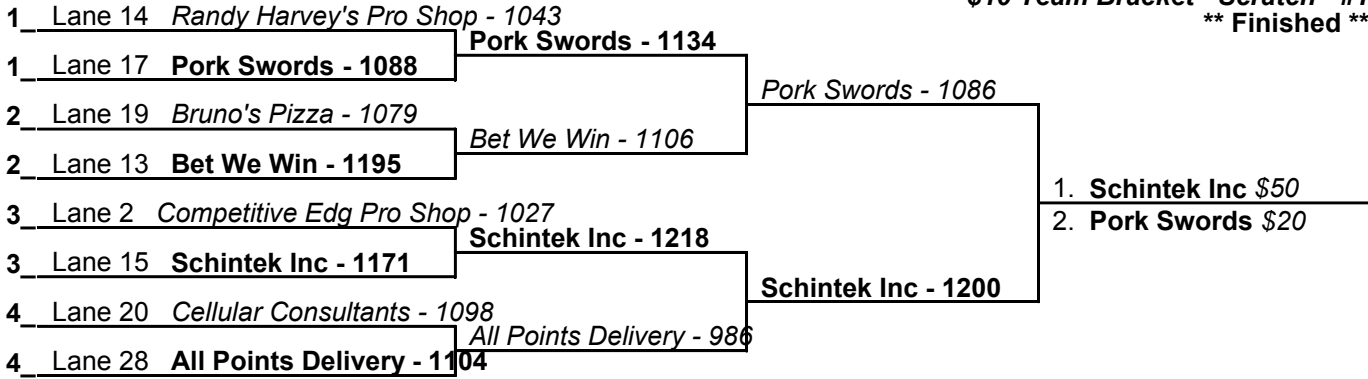

Sunday 10:00 am

Country Club Lanes

Game 1

Game 2

Game 3

\$10 Team Bracket - Scratch - #1
**** Finished ****

\$10 Team Bracket - Scratch - #2
**** Finished ****

\$10 Team Bracket - Scratch - #3
**** Finished ****

\$10 Team Bracket - Scratch - #4
**** Finished ****

- 1. **Schintek Inc \$50**
- 2. **Bet We Win \$20**

- 1. **Schintek Inc \$50**
- 2. **Cellular Cons \$20**

- 1. **Schintek Inc \$50**
- 2. **Bet We Win \$20**