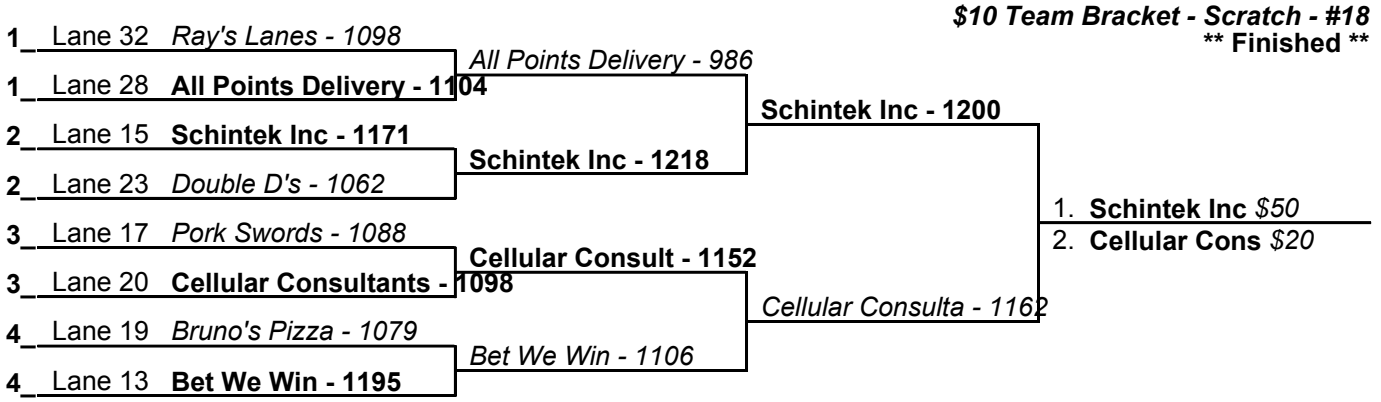

\$10 Team Bracket - Scratch - #4
**** Finished ****

- 1. **Schintek Inc \$50**
- 2. **Bet We Win \$20**

- 1. **Schintek Inc \$50**
- 2. **Cellular Cons \$20**

- 1. **Schintek Inc \$50**
- 2. **Bet We Win \$20**

- 1. **Schintek Inc \$50**
- 2. **Union Rack & \$20**