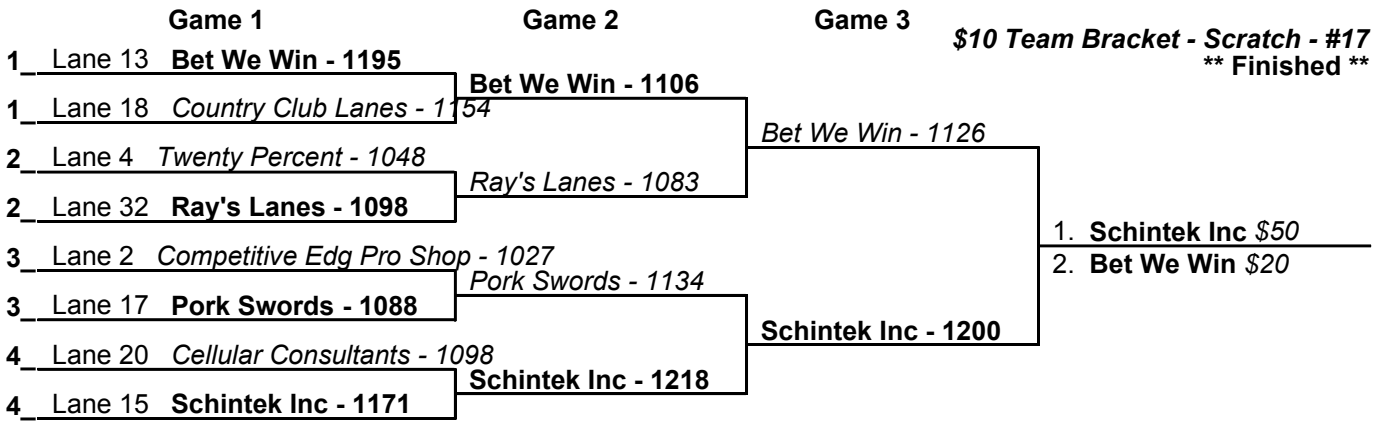

Sunday 10:00 am

Country Club Lanes

Game 1

Game 2

Game 3

\$10 Team Bracket - Scratch - #1
**** Finished ****

\$10 Team Bracket - Scratch - #2
**** Finished ****

\$10 Team Bracket - Scratch - #3
**** Finished ****

\$10 Team Bracket - Scratch - #4
**** Finished ****

- 1. **Schintek Inc \$50**
- 2. **Bet We Win \$20**

- 1. **Schintek Inc \$50**
- 2. **Cellular Cons \$20**

- 1. **Schintek Inc \$50**
- 2. **Bet We Win \$20**