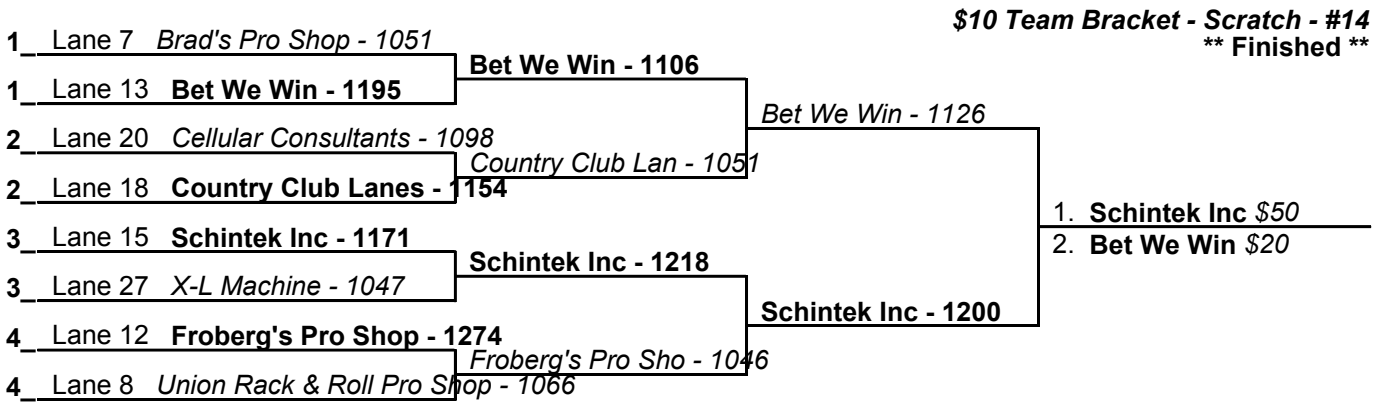

Sunday 10:00 am

Country Club Lanes

Game 1

Game 2

Game 3

\$10 Team Bracket - Scratch - #1
**** Finished ****

\$10 Team Bracket - Scratch - #2
**** Finished ****

\$10 Team Bracket - Scratch - #3
**** Finished ****

\$10 Team Bracket - Scratch - #4
**** Finished ****

- 1. **Schintek Inc \$50**
- 2. **Bet We Win \$20**

- 1. **Schintek Inc \$50**
- 2. **Cellular Cons \$20**

- 1. **Schintek Inc \$50**
- 2. **Bet We Win \$20**