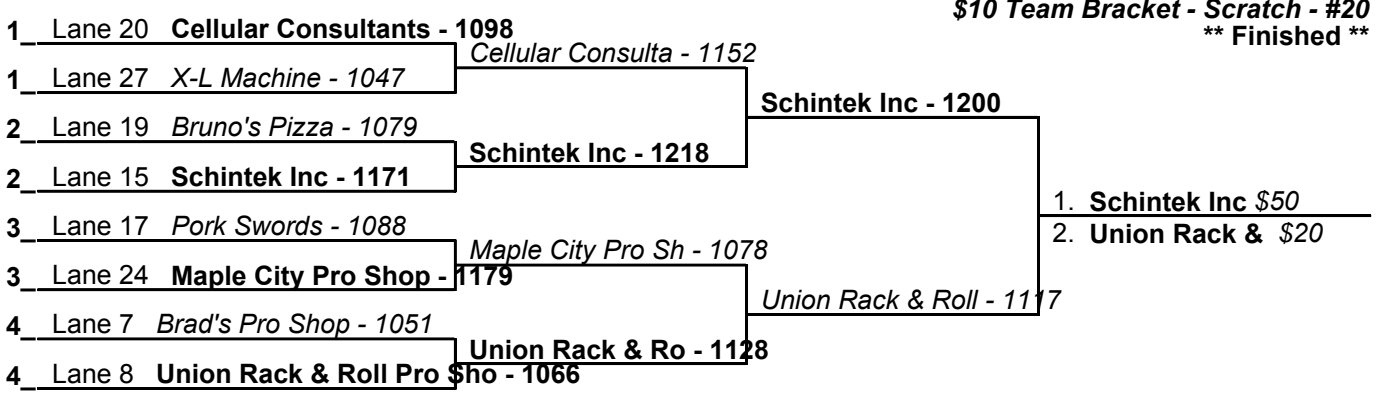

\$10 Team Bracket - Scratch - #4
**** Finished ****

- 1. **Schintek Inc \$50**
- 2. **Bet We Win \$20**

- 1. **Schintek Inc \$50**
- 2. **Cellular Cons \$20**

- 1. **Schintek Inc \$50**
- 2. **Bet We Win \$20**