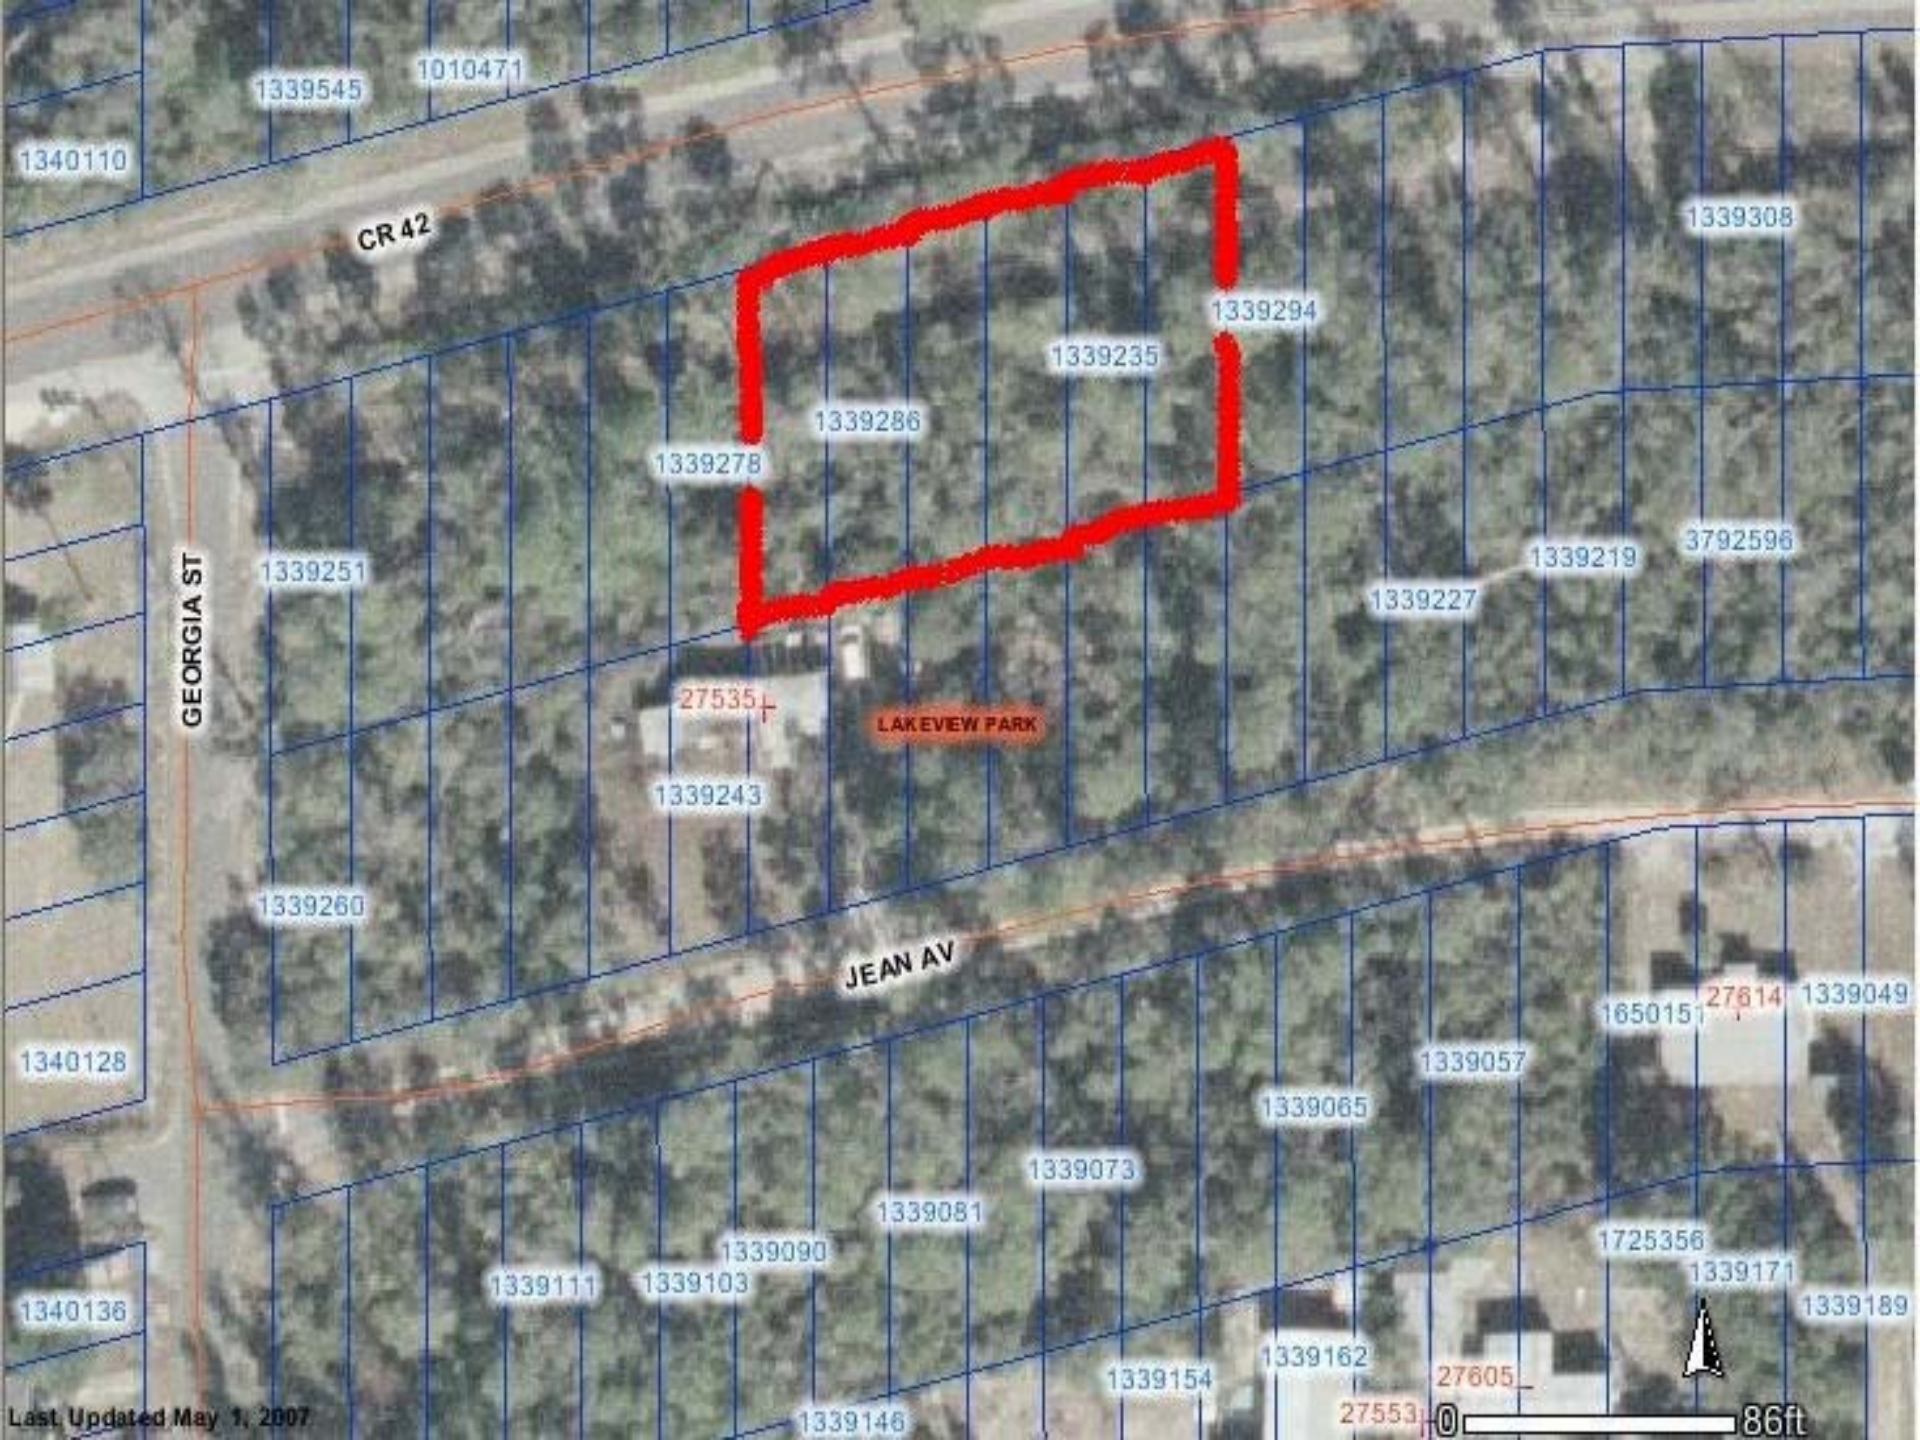

# SPECIFICATIONS

- ◆ Build Your Dream Home
- ◆ Single Family Home or Manufactured/Mobile Home
- ◆ **POTENTIAL Commercial or Multi-Family**
- ◆ 150 FT x 100 FT
- ◆ High & Dry Land!
- ◆ Well & Septic are Required
- ◆ Lot of Record Determination Approved for 1 Site
- ◆ Property ID # 15-17-28-0200-00B-03900
- ◆ Reduced Selling Price: \$18,000.00 (Under FMV!!)

Ocala National Forest

42

Isabella Ave

Gladys Ave

Jean Ave

Luella Ave

Veva Ave

Georgia St

Virginia St

Wilma Ave

Pennsylvania St

Washington Dr

Tracy Canal Tracy Canal

Lake

NORTH

MAPQUEST

0 20mi 20km

© 2006 MapQuest, Inc.