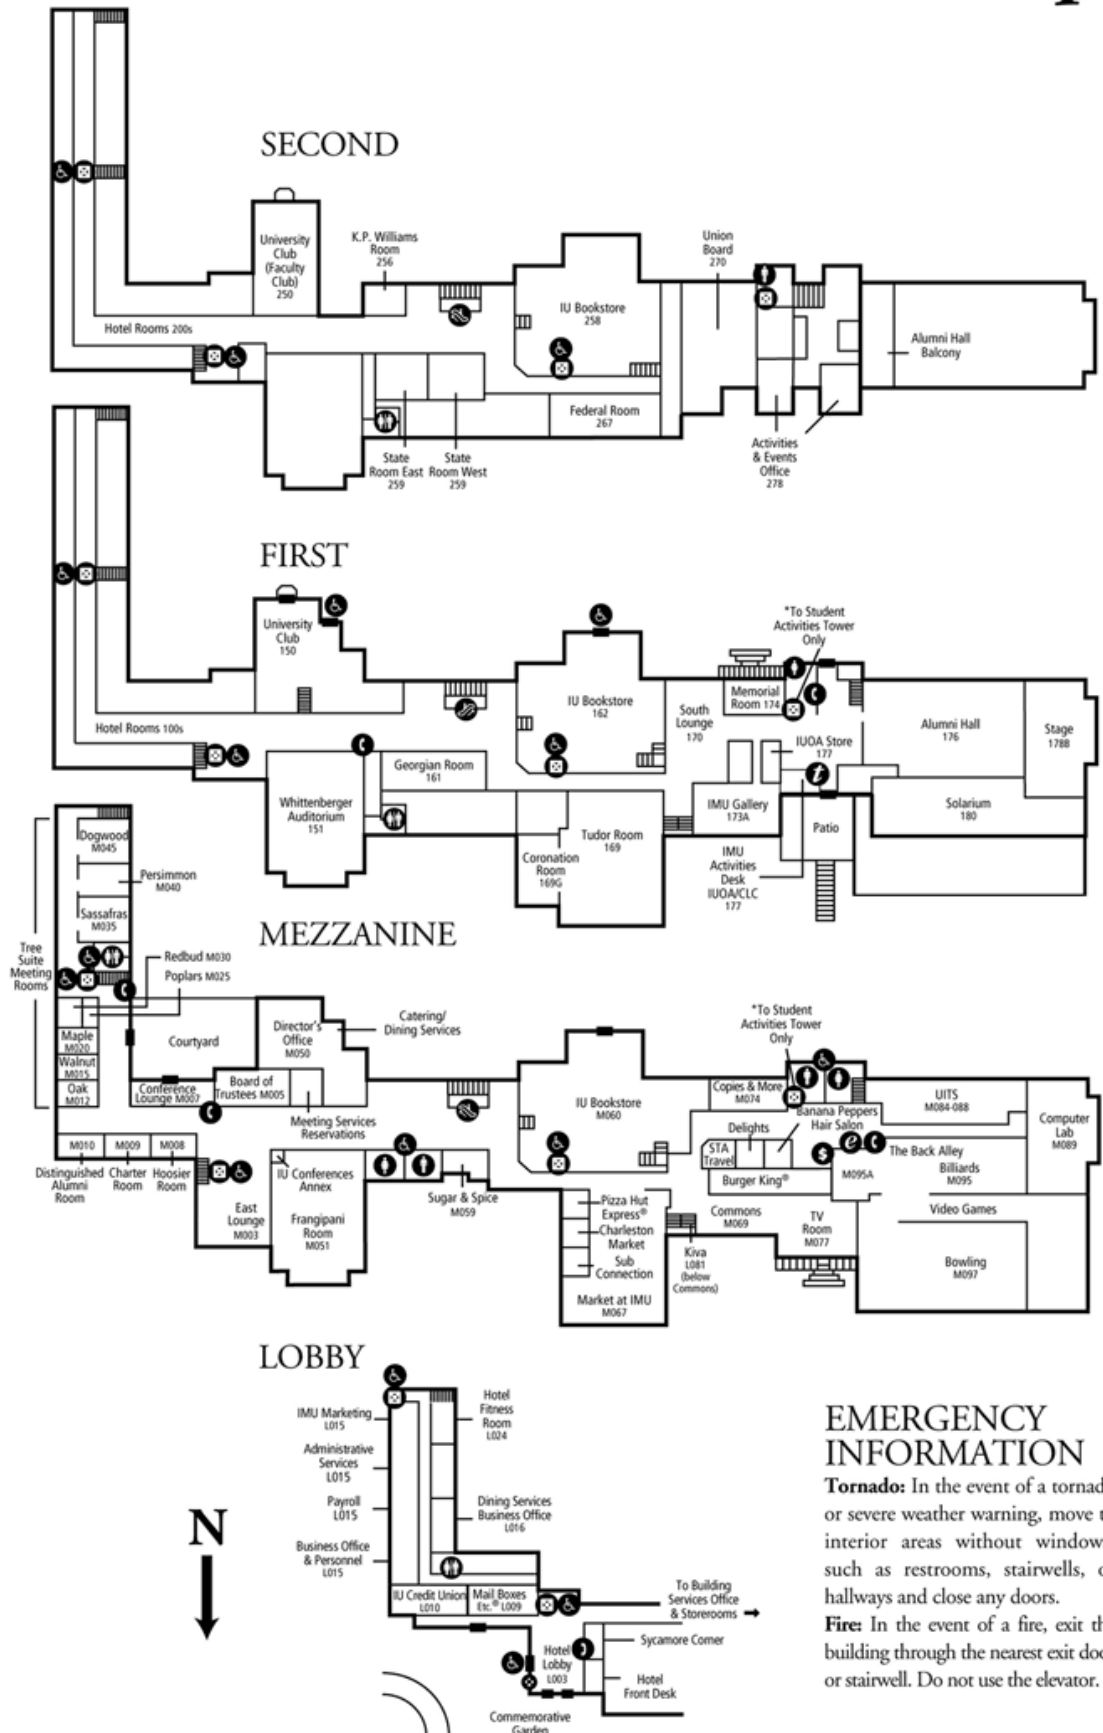

# Indiana Memorial Union

## Map

**Legend**

- handicap accessible
- men's restroom
- women's restroom
- elevator
- public telephone
- escalator
- ATM machine
- E-mail station
- Ticketmaster™

\*Does not access hotel rooms

**EMERGENCY INFORMATION**

**Tornado:** In the event of a tornado or severe weather warning, move to interior areas without windows, such as restrooms, stairwells, or hallways and close any doors.

**Fire:** In the event of a fire, exit the building through the nearest exit door or stairwell. Do not use the elevator.