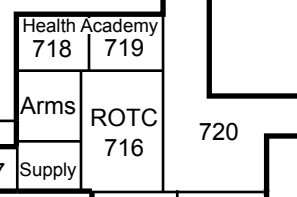

600 wing

800 wing upstairs

Stadium