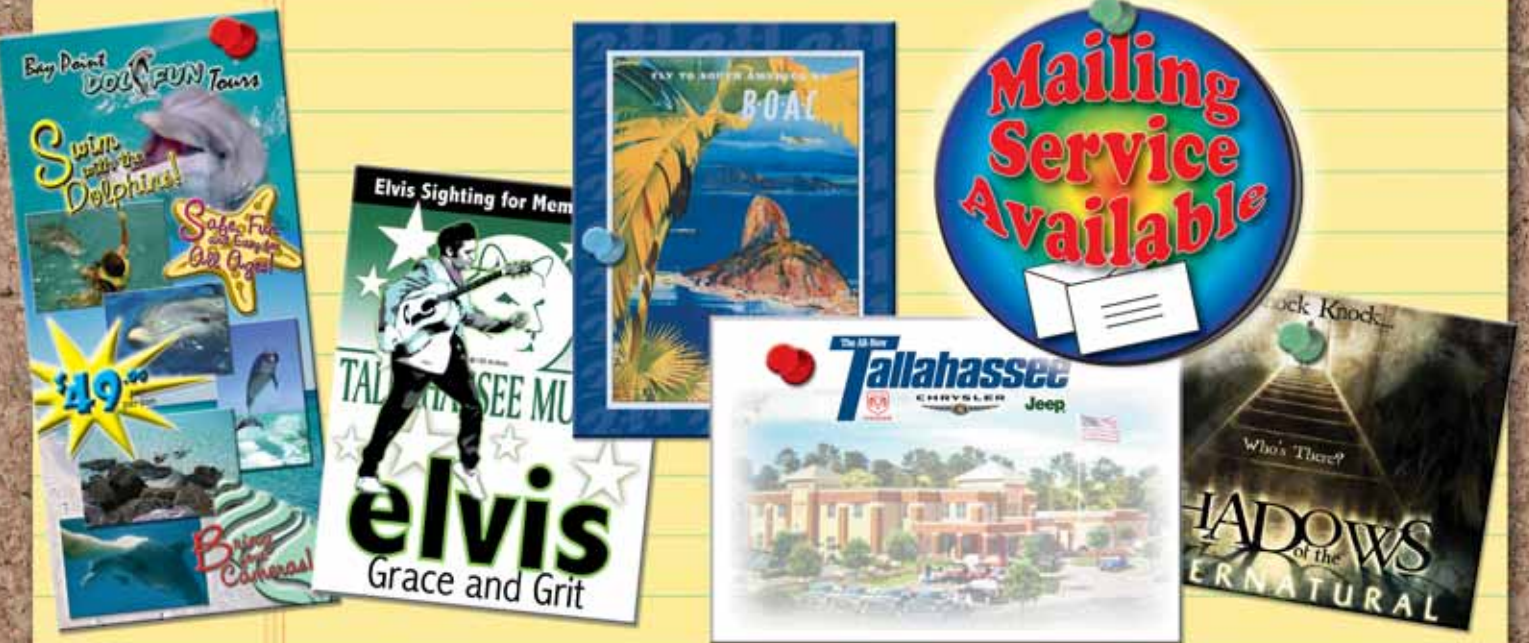

# Budget Printing Centers

## Postcards/Rack Cards

Bright white, premium cover sheet, gloss coated on two sides.  
Prices do not include artwork, which is priced on a per job basis.

		100	250	500	1000	2500	5000	10000
4.25" x 5.5"	1 Side	30.00	55.00	95.00	150.00	305.00	410.00	515.00
4.25" x 5.5"	2 Sided	45.00	85.00	150.00	265.00	375.00	475.00	595.00
4" x 6"	2 Sided	60.00	125.00	230.00	330.00	380.00	495.00	630.00
5.5" x 8.5"	2 Sided	70.00	165.00	290.00	350.00	450.00	650.00	950.00
4" X 9"	2 Sided	65.00	155.00	280.00	340.00	430.00	625.00	895.00

## Business Cards

Bright white, premium gloss cover sheet.

3.5" x 2"	500	1000
1 Sided	79.95	99.95

Prices do not include artwork,  
which is priced on a per job basis.